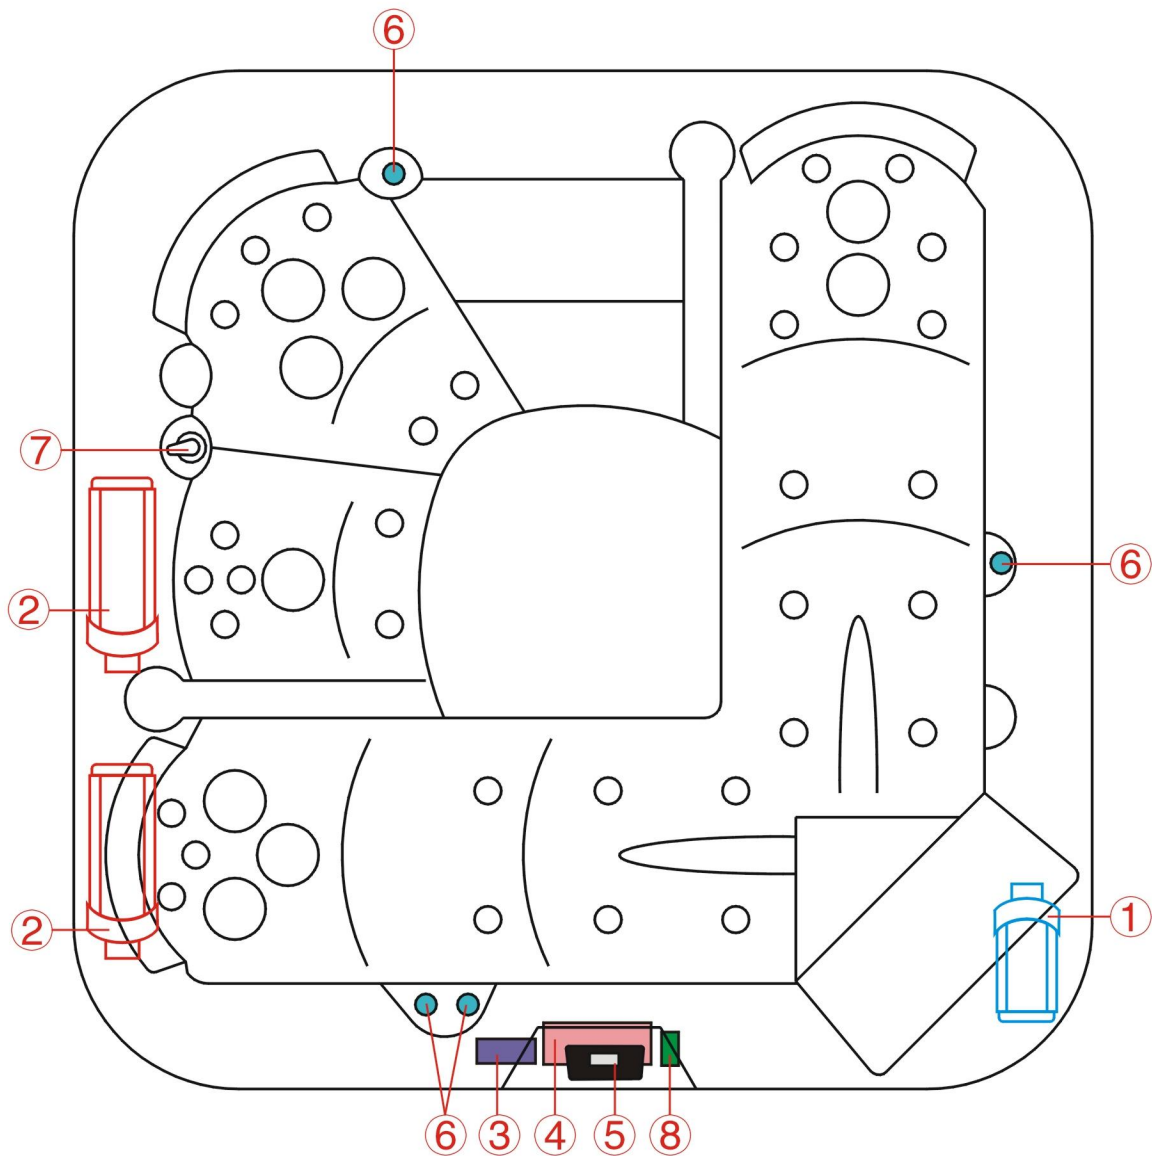

# SKT338B3

Minipiscina Idromassaggio Mod. DALIA

- ① Circulation Pump
- ② Massage Pump
- ③ Heater
- ④ Control Box

- ⑤ Control Panel
- ⑥ Air Regulator
- ⑦ Regulator Valve
- ⑧ Ozone